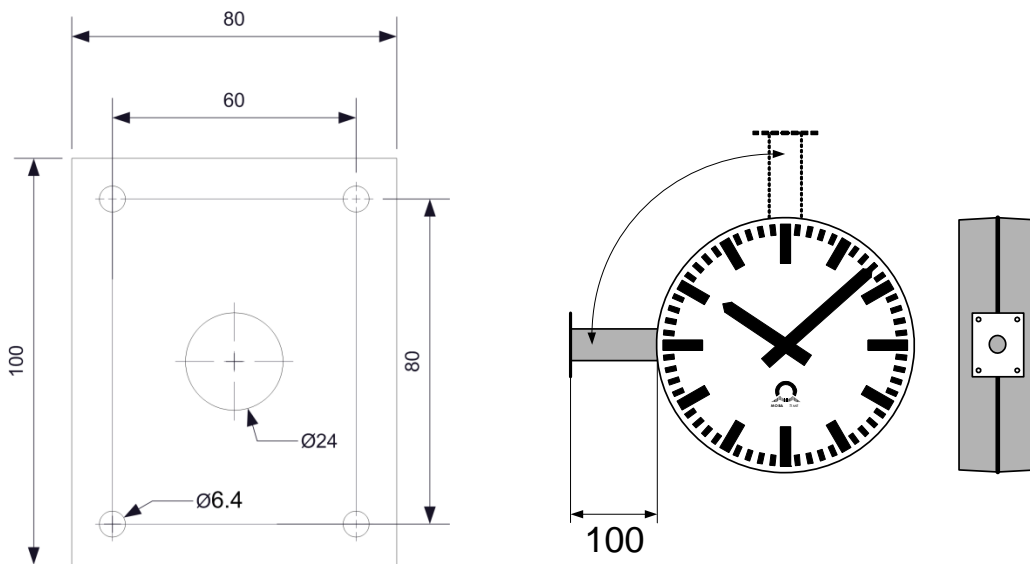

Montageset / mounting kit TREND

Wandmontage für einseitige Uhr /
wall mounting for single-sided clock

Abmessungen / measurements (in mm)

Wand-/Deckenset / wall/ceiling set Ø 30 / 40 cm

Wand-/Deckenset / wall/ceiling set

Abmessungen / measurements (in mm)

Typ / type	Artikel-Nr. / article no.	
	Ø 30	Ø 40
Wand-/Deckenset / wall/ceiling set	TR.30.WS (205024)	TR.40.WS (205025)

Deckenset / ceiling set

PVC Flansch / PVC flange

- A) aus Polyamid gefertigt, Farbe grau-weiss / made from polyamide, color: grey-white
- B) Farbe: grau-weiss / color: grey-white, $\varnothing 20 \times 15$ mm
- C) Schneid-Schraube / self-cutting screw, 3.5×9.5 mm

- D) siehe C / see C

Abmessungen / measurements (in mm)

Typ / type	Artikel-Nr. / article no.	
	$\varnothing 30$	$\varnothing 40$
Deckenset / ceiling set 50cm	TR.30.DS.50 (205532)	TR.40.DS.50 (205534)
Deckenset / ceiling set 100cm	TR.30.DS.100 (205533)	TR.40.DS.100 (205535)