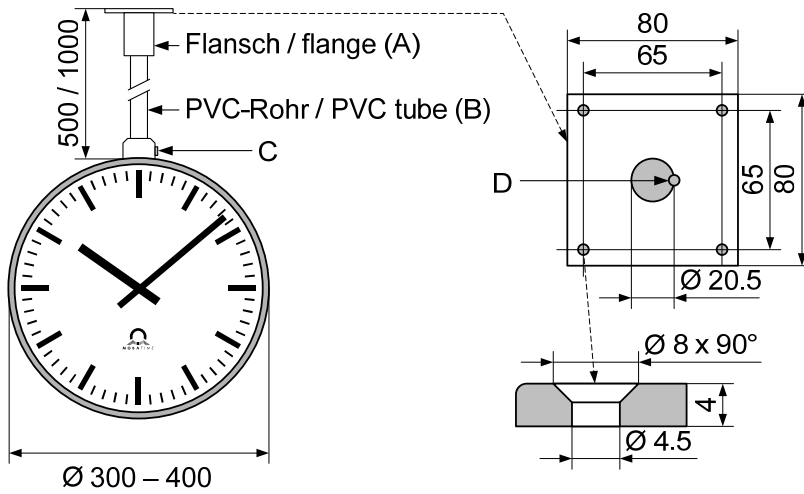

Montageset / mounting kit TREND

Wandmontage für einseitige Uhr /
wall mounting for single-sided clock

Abmessungen / measurements (in mm)

Wand-/Deckenset / wall/ceiling set Ø 30 / 40 cm

Wand-/Deckenset / wall/ceiling set

Abmessungen / measurements (in mm)

Typ / type	Artikel-Nr. / article no.	
	Ø 30	Ø 40
Wand-/Deckenset / wall/ceiling set	TR.30.WS (205024)	TR.40.WS (205025)

Deckenset / ceiling set

PVC Flansch / PVC flange

- A) aus Polyamid gefertigt, Farbe grau-weiss / made from polyamide, color: grey-white
- B) Farbe: grau-weiss / color: grey-white, $\varnothing 20 \times 15$ mm
- C) Schneid-Schraube / self-cutting screw, 3.5×9.5 mm

- D) siehe C / see C

Abmessungen / measurements (in mm)

Typ / type	Artikel-Nr. / article no.	
	$\varnothing 30$	$\varnothing 40$
Deckenset / ceiling set 50cm	TR.30.DS.50 (205532)	TR.40.DS.50 (205534)
Deckenset / ceiling set 100cm	TR.30.DS.100 (205533)	TR.40.DS.100 (205535)