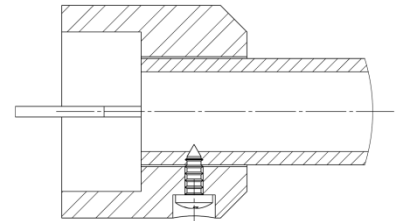

Montageset / mounting kit TREND

Wandmontage für einseitige Uhr /
wall mounting for single-sided clock

Abmessungen / measurements (in mm)

Wand-/Deckenset / wall/ceiling set Ø 30 / 40 cm

Wand-/Deckenset / wall/ceiling set

Abmessungen / measurements (in mm)

Typ / type	Artikel-Nr. / article no.	
	Ø 30	Ø 40
Wand-/Deckenset / wall/ceiling set	TR.30.WS (205024)	TR.40.WS (205025)

Deckenset / ceiling set

PVC Flansch / PVC flange

- A) aus Polyamid gefertigt, Farbe grau-weiss / made from polyamide, color: grey-white
- B) Farbe: grau-weiss / color: grey-white, $\varnothing 20 \times 15$ mm
- C) Schneid-Schraube / self-cutting screw, 3.5×9.5 mm

- D) siehe C / see C

Abmessungen / measurements (in mm)

Typ / type	Artikel-Nr. / article no.	
	$\varnothing 30$	$\varnothing 40$
Deckenset / ceiling set 50cm	TR.30.DS.50 (205532)	TR.40.DS.50 (205534)
Deckenset / ceiling set 100cm	TR.30.DS.100 (205533)	TR.40.DS.100 (205535)