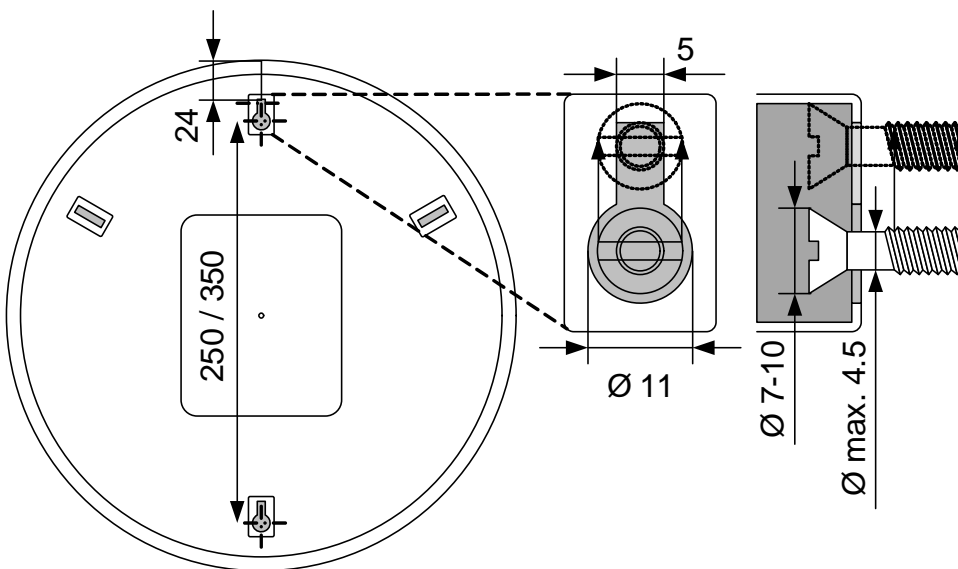

Montageset / mounting kit TREND

Wandmontage für einseitige Uhr /
wall mounting for single-sided clock

Abmessungen / measurements (in mm)

Wand-/Deckenset / wall/ceiling set Ø 30 / 40 cm

Wand-/Deckenset / wall/ceiling set

Abmessungen / measurements (in mm)

Typ / type	Artikel-Nr. / article no.	
	Ø 30	Ø 40
Wand-/Deckenset / wall/ceiling set	TR.30.WS (205024)	TR.40.WS (205025)

Deckenset / ceiling set

PVC Flansch / PVC flange

- A) aus Polyamid gefertigt, Farbe grau-weiss / made from polyamide, color: grey-white
- B) Farbe: grau-weiss / color: grey-white, $\varnothing 20 \times 15$ mm
- C) Schneid-Schraube / self-cutting screw, 3.5×9.5 mm

- D) siehe C / see C

Abmessungen / measurements (in mm)

Typ / type	Artikel-Nr. / article no.	
	$\varnothing 30$	$\varnothing 40$
Deckenset / ceiling set 50cm	TR.30.DS.50 (205532)	TR.40.DS.50 (205534)
Deckenset / ceiling set 100cm	TR.30.DS.100 (205533)	TR.40.DS.100 (205535)