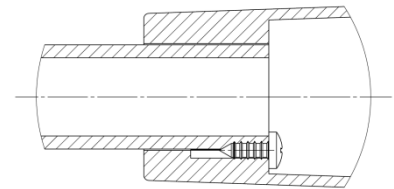

Montageset / mounting kit TREND

Wandmontage für einseitige Uhr /
wall mounting for single-sided clock

Abmessungen / measurements (in mm)

Wand-/Deckenset / wall/ceiling set Ø 30 / 40 cm

Wand-/Deckenset / wall/ceiling set

Abmessungen / measurements (in mm)

Typ / type	Artikel-Nr. / article no.	
	Ø 30	Ø 40
Wand-/Deckenset / wall/ceiling set	TR.30.WS (205024)	TR.40.WS (205025)

Deckenset / ceiling set

PVC Flansch / PVC flange

- A) aus Polyamid gefertigt, Farbe grau-weiss / made from polyamide, color: grey-white
- B) Farbe: grau-weiss / color: grey-white, $\varnothing 20 \times 15$ mm
- C) Schneid-Schraube / self-cutting screw, 3.5×9.5 mm

- D) siehe C / see C

Abmessungen / measurements (in mm)

Typ / type	Artikel-Nr. / article no.	
	$\varnothing 30$	$\varnothing 40$
Deckenset / ceiling set 50cm	TR.30.DS.50 (205532)	TR.40.DS.50 (205534)
Deckenset / ceiling set 100cm	TR.30.DS.100 (205533)	TR.40.DS.100 (205535)